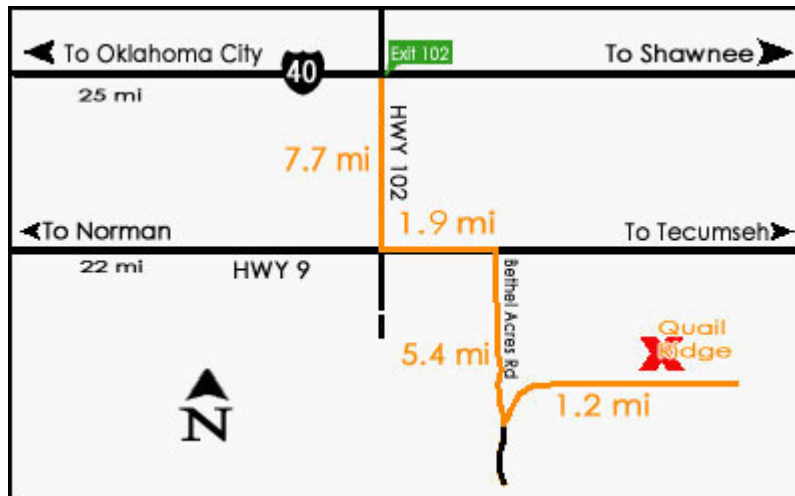

On Interstate 40 exit #178. Take Hwy 102 and travel south for 7.7 miles.

Turn east on Hwy 9 and travel 1.9 miles to Bethel Road where you turn south.

Travel 5.4 miles (do not turn when pavement ends--keep going straight) and then turn back toward the northeast at the "Y" Bethel Curve Rd, then it turns into --RattlesnakeHill Rd—

Go 1.2 miles. Turn north in our drive, AT THE OLD CEMETERY.