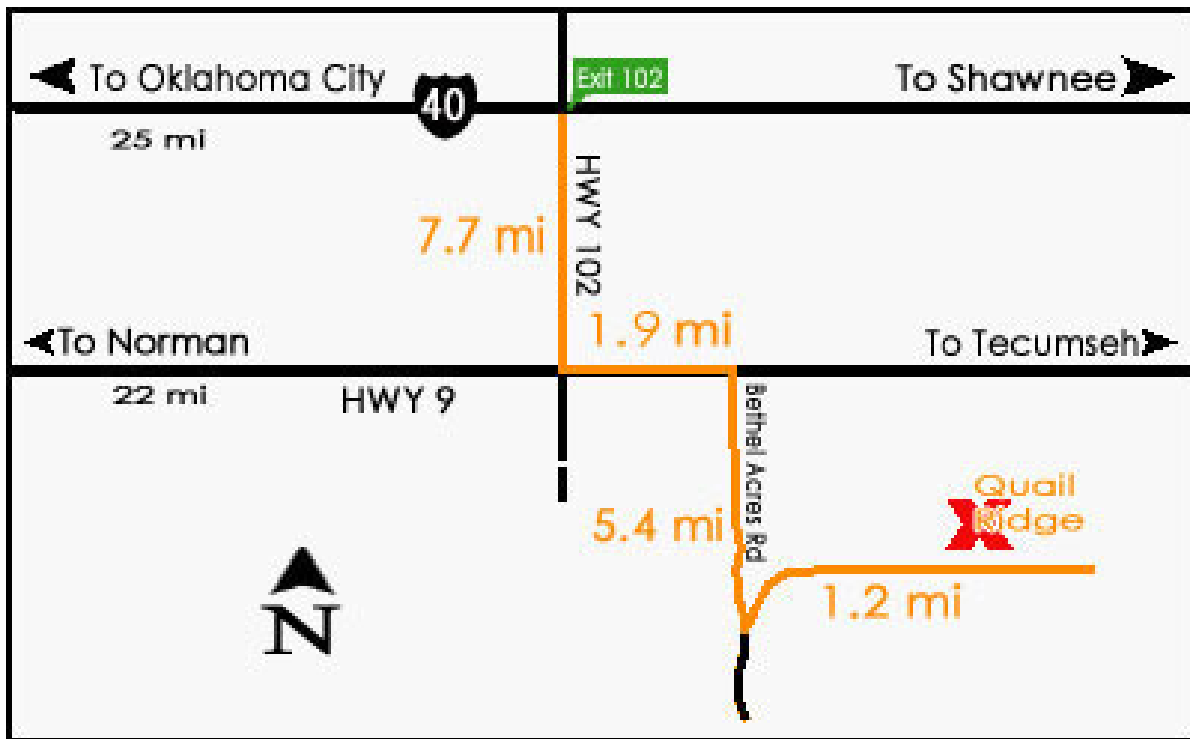

Office: (405) 306-1578 | Cabin: (405) 598-9115
36912 Rattlesnake Hill Rd., Tecumseh, Oklahoma 74873
Email: dave@quailridgeok.com
Quailridgeok.com

DIRECTIONS TO QUAIL RIDGE

LAT—LON

N 35.18982
W 97.00153

On Interstate 40 exit #178. Take Hwy 102 and travel south for 7.7 miles.

Turn east on Hwy 9 and travel 1.9 miles to Bethel Road where you turn south.

Travel 5.4 miles (do not turn when pavement ends--keep going straight) and then turn back toward the northeast at the "Y" Bethel Curve Rd, then it turns into --Rattlesnake Hill Rd--

Go 1.2 miles. Turn north in our drive, AT THE OLD CEMETERY.